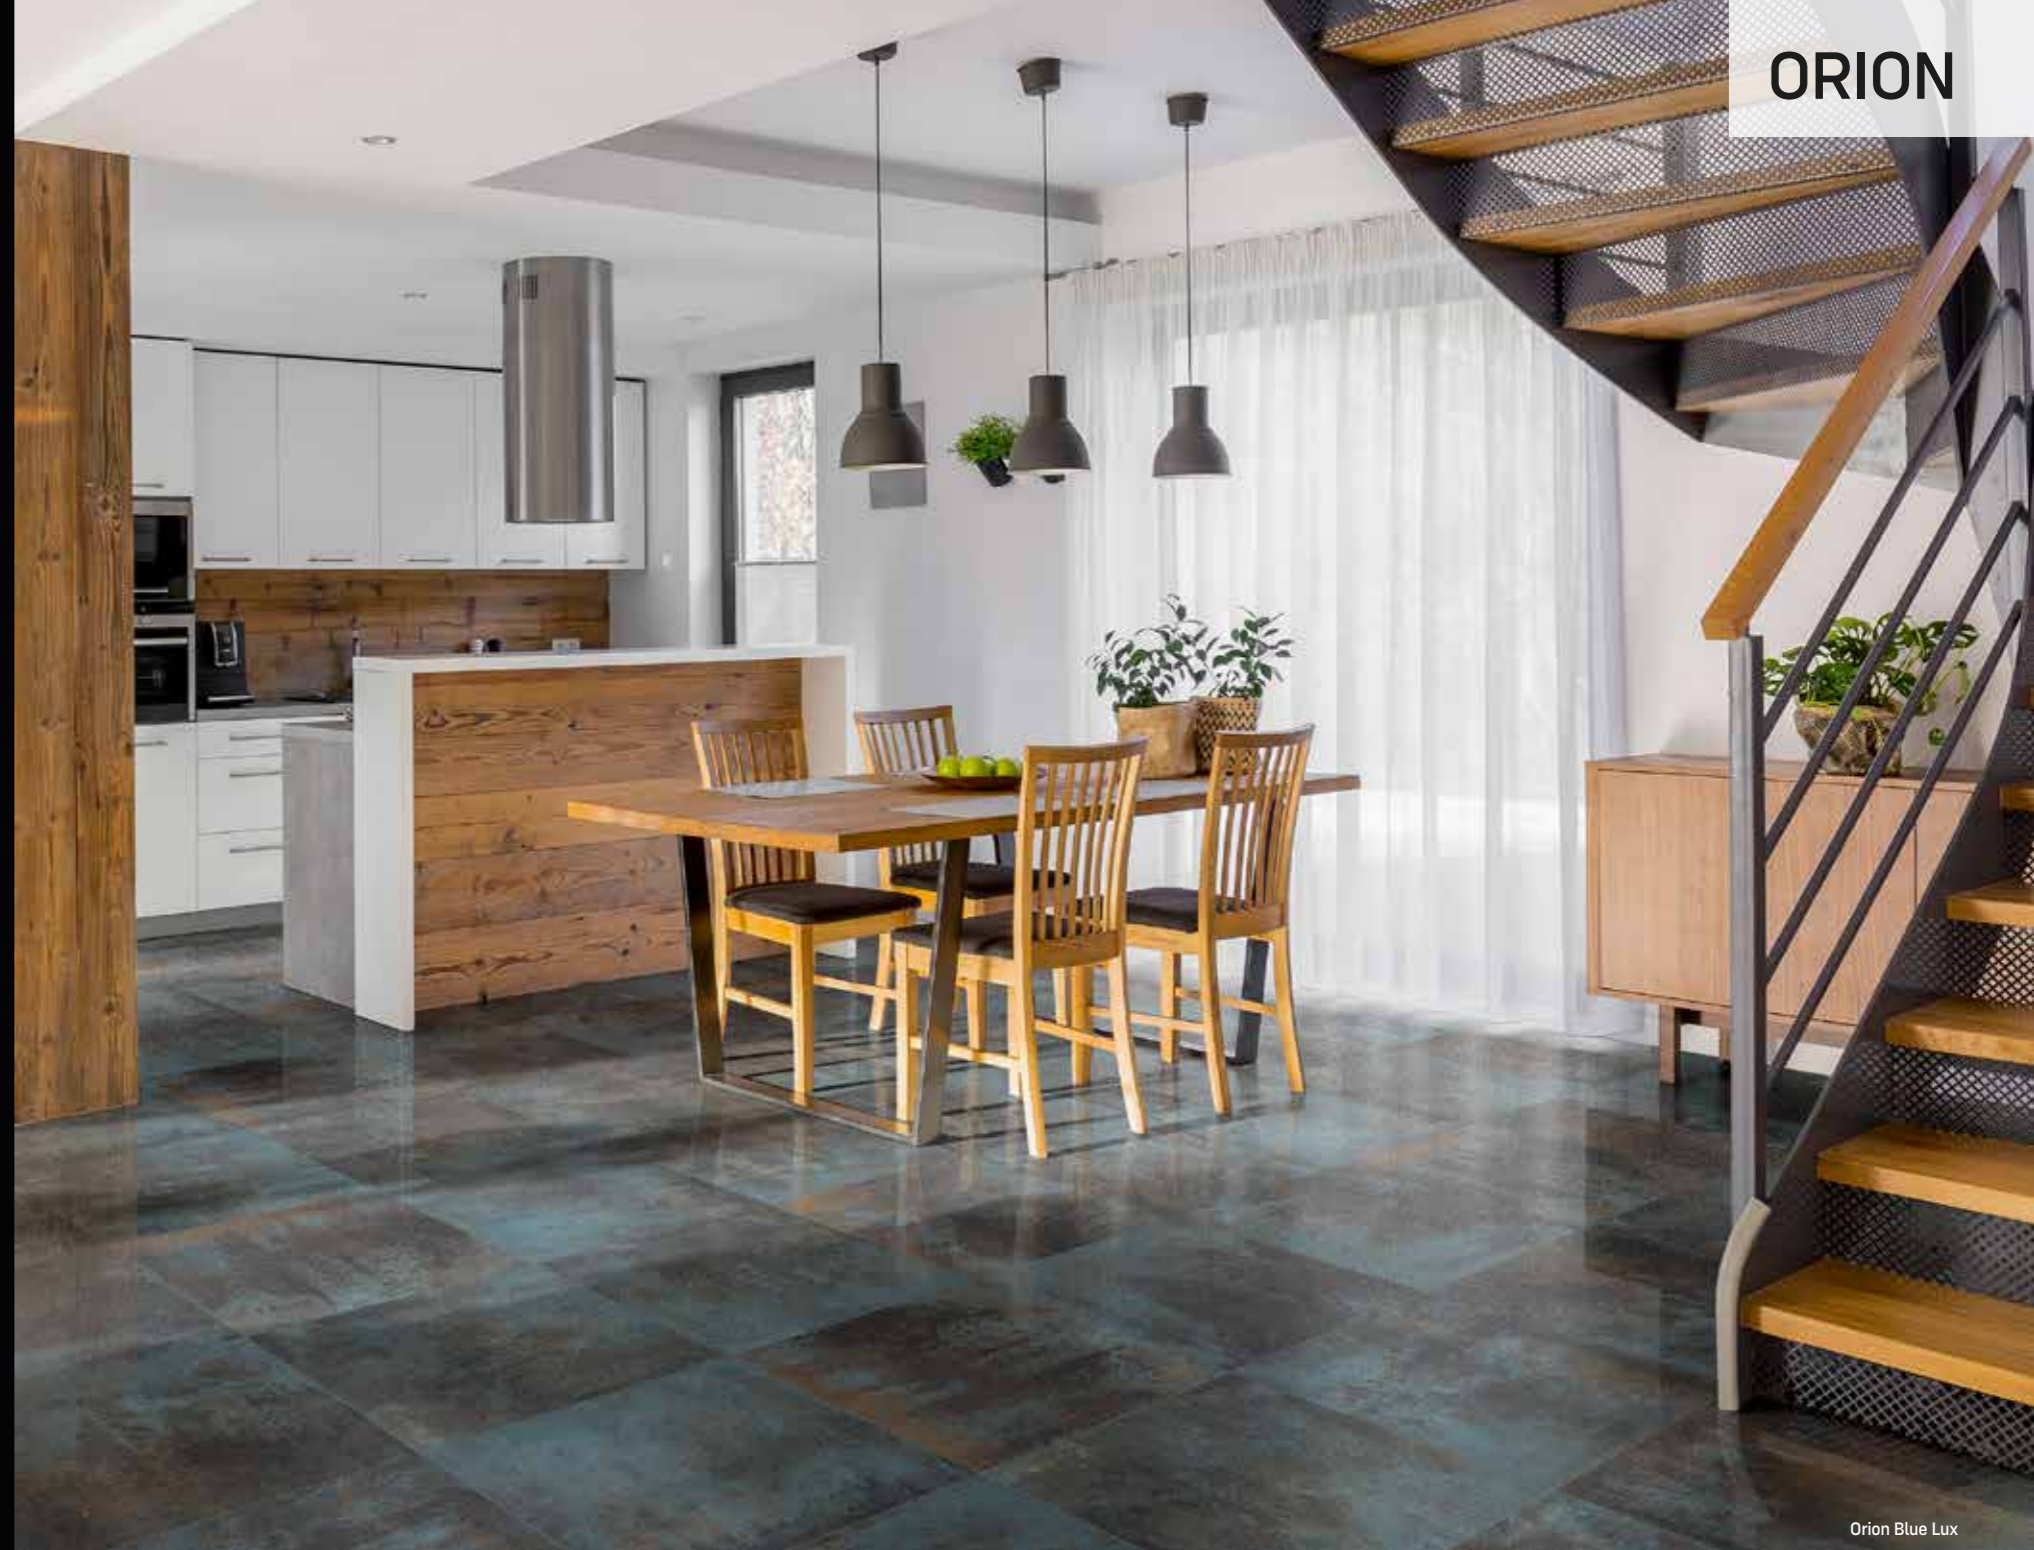

Orion Titanium Lux

Orion Copper Natural