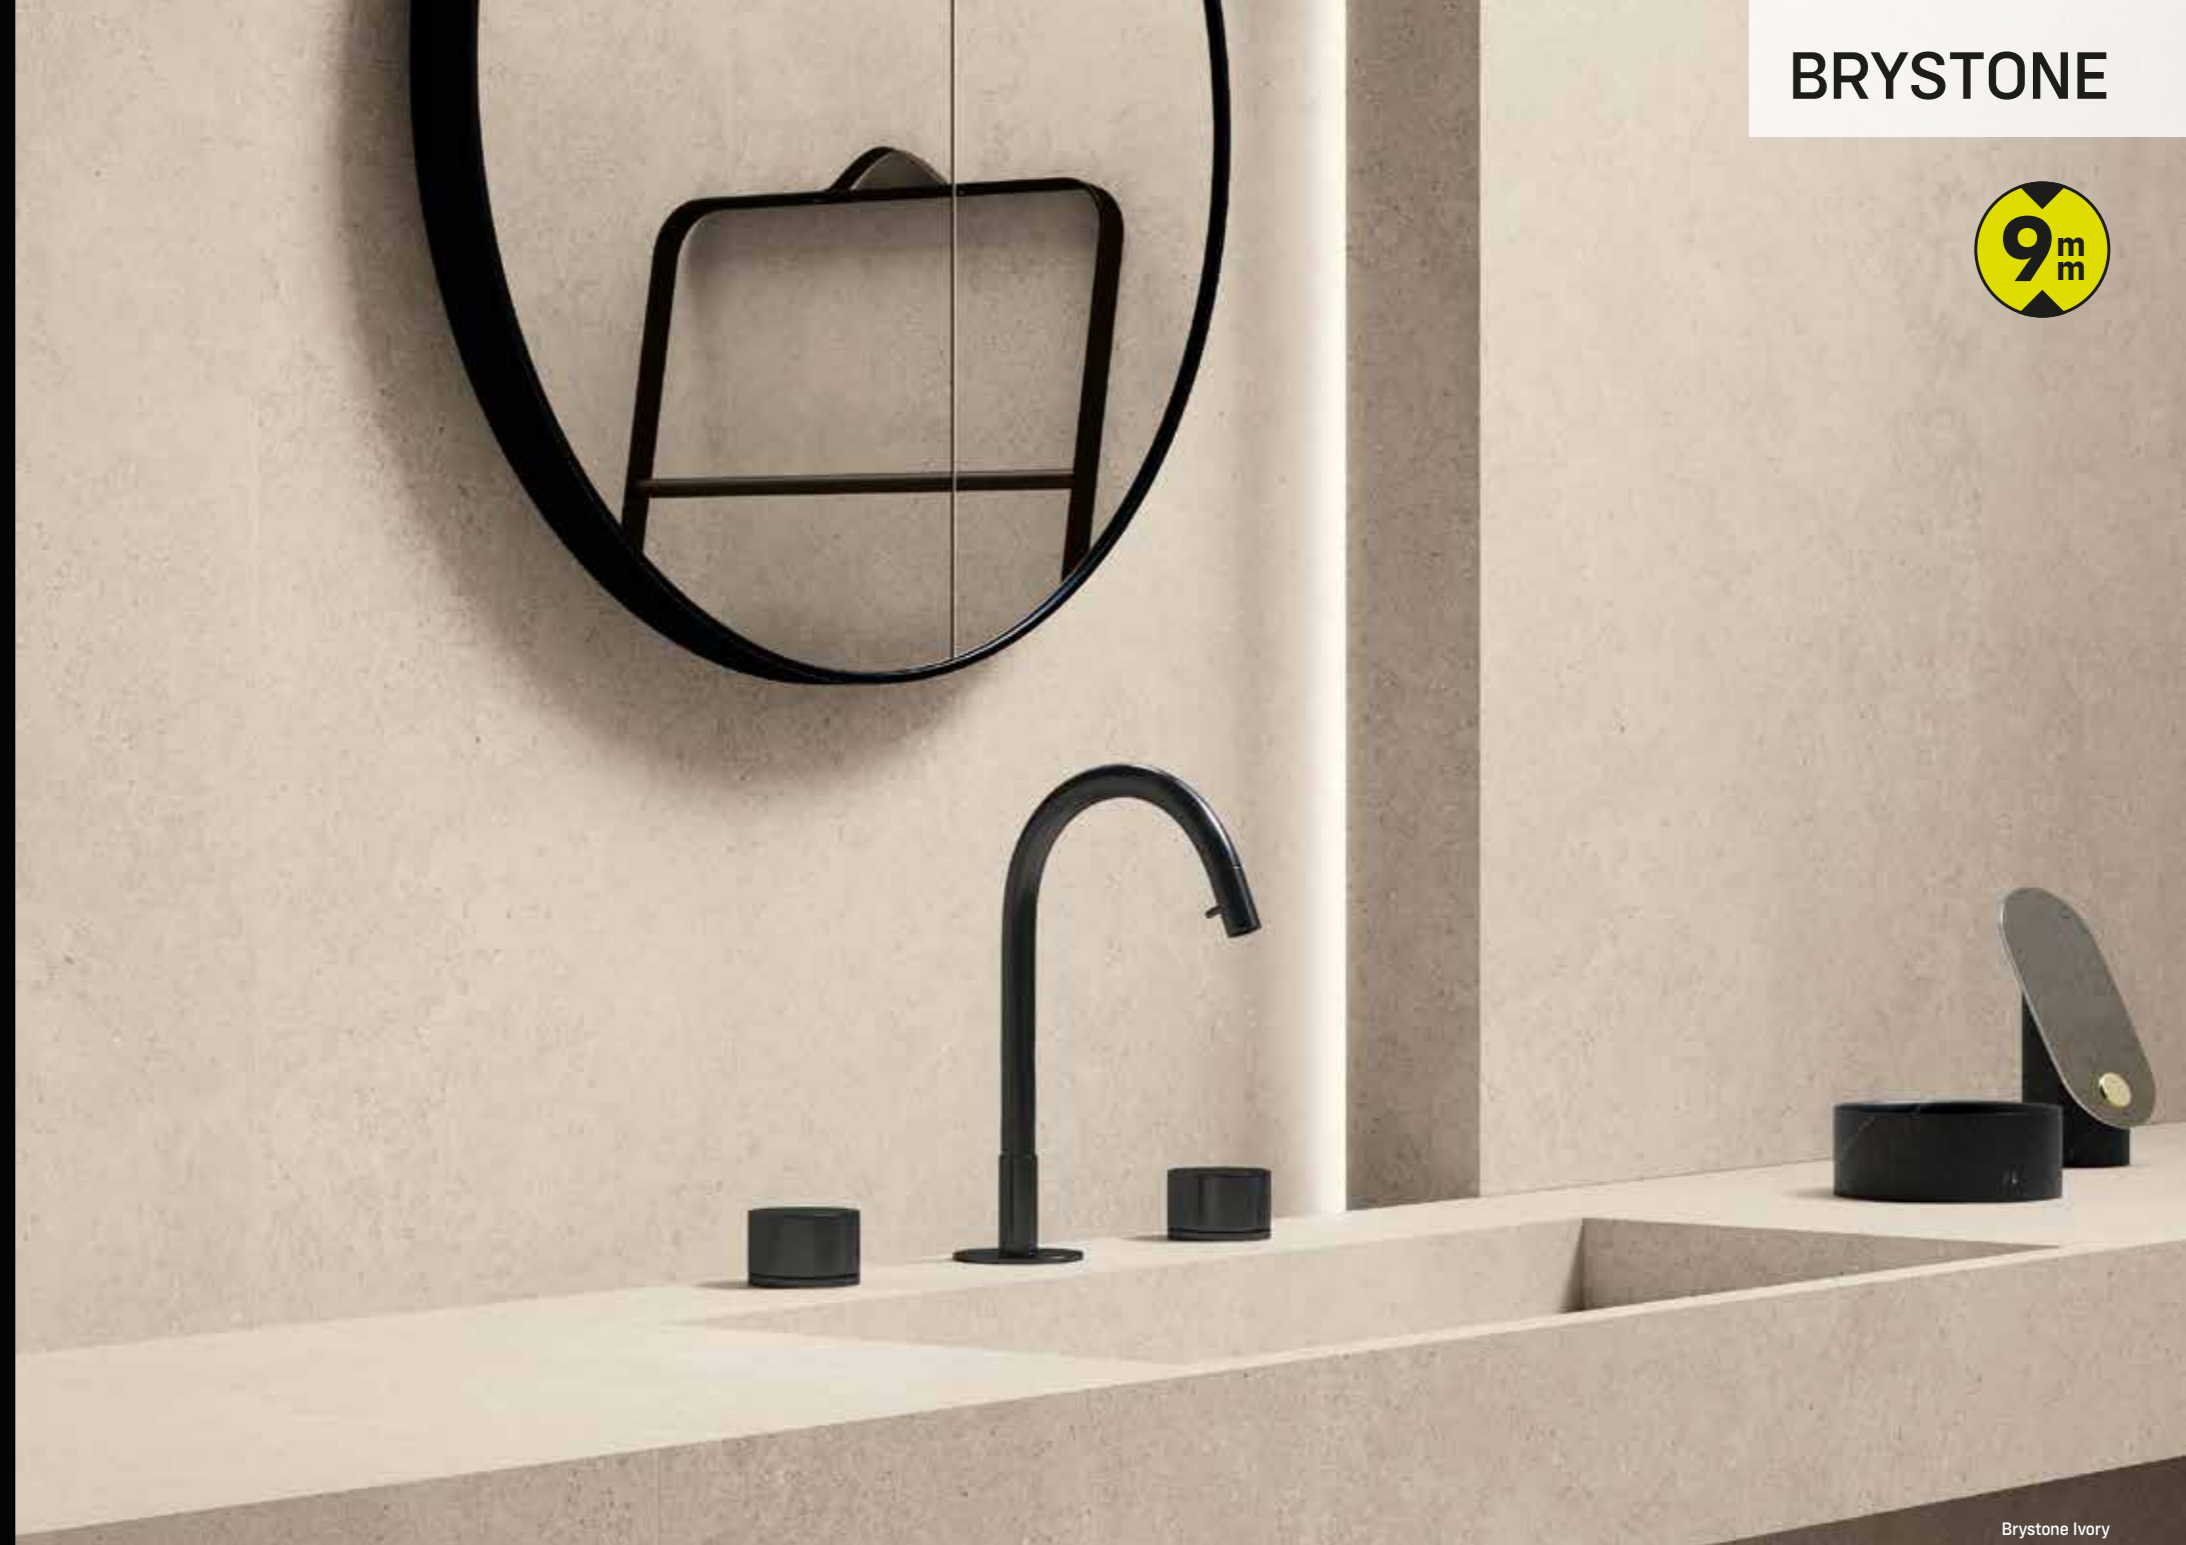

Brystone Grey

Brystone Avana